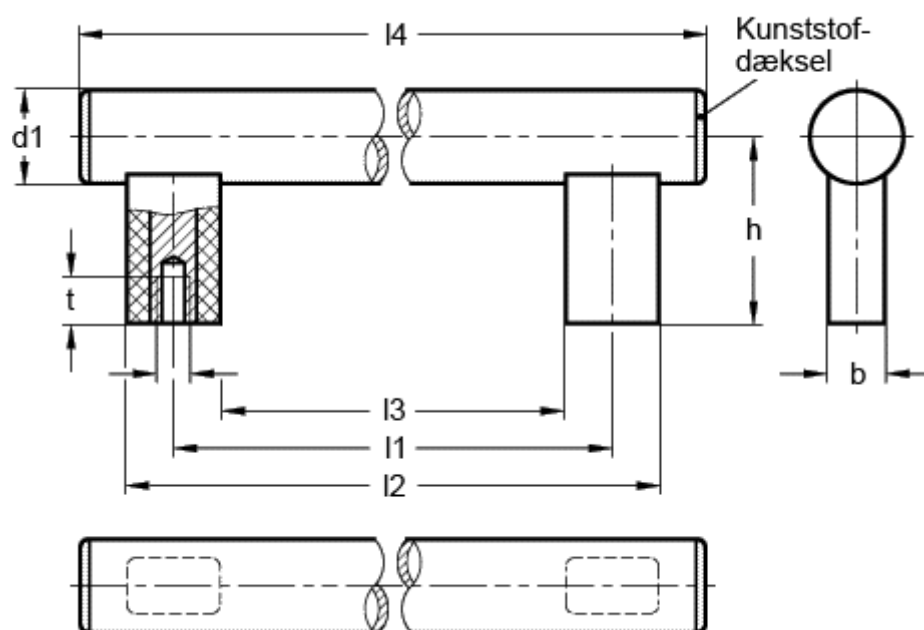

Article number: 2011423001

Description: E+G Handle GN 666-30-M6-300-NG

Measures

$b = 18$

$t \text{ min} = 15$

$d1 = 30$

$d2 = M6$

$h = 60$

$l1 = 300$

$l2 = 330$

$l3 = 270$

$l4 = 365$